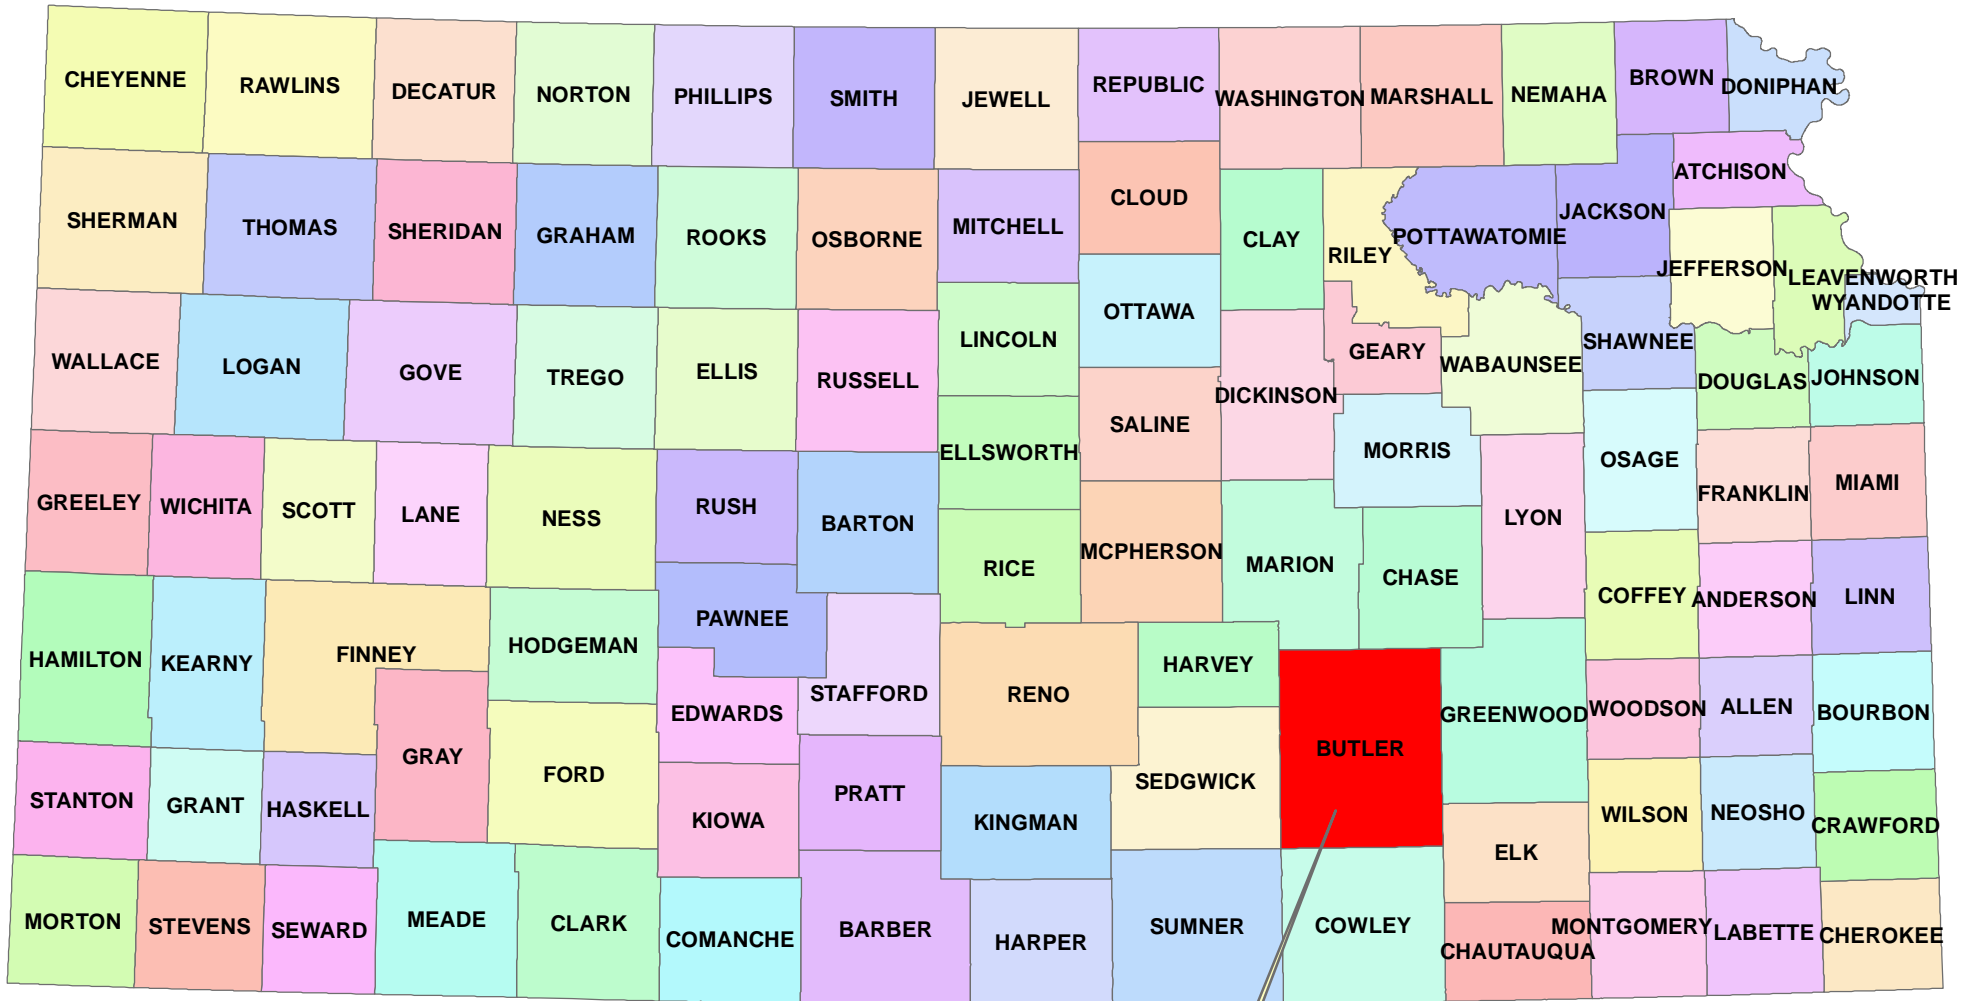

State of Kansas

Butler County